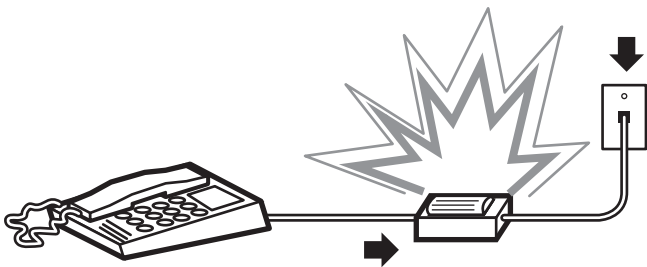

Phone Flasher

Newly improved 180° dome cover and 10Cd ultra bright LED to guarantee you will not miss any call. Can be used anywhere in any phone system, video phone system and some PBX systems.

INSTALLATION INSTRUCTIONS

1. Unplug your phone from the wall jack.
2. Plug the PHONE FLASHER into the wall jack.
3. Plug your phone into PHONE FLASHER.

MADE IN CHINA

3408 Indale Road, Fort Worth, TX 76116
Voice/TTY: (817) 738-2485 or (817) 738-8993
Fax: (817) 738-1970
E-mail: sales@KrownMfg.com
Web site: www.KrownMfg.com